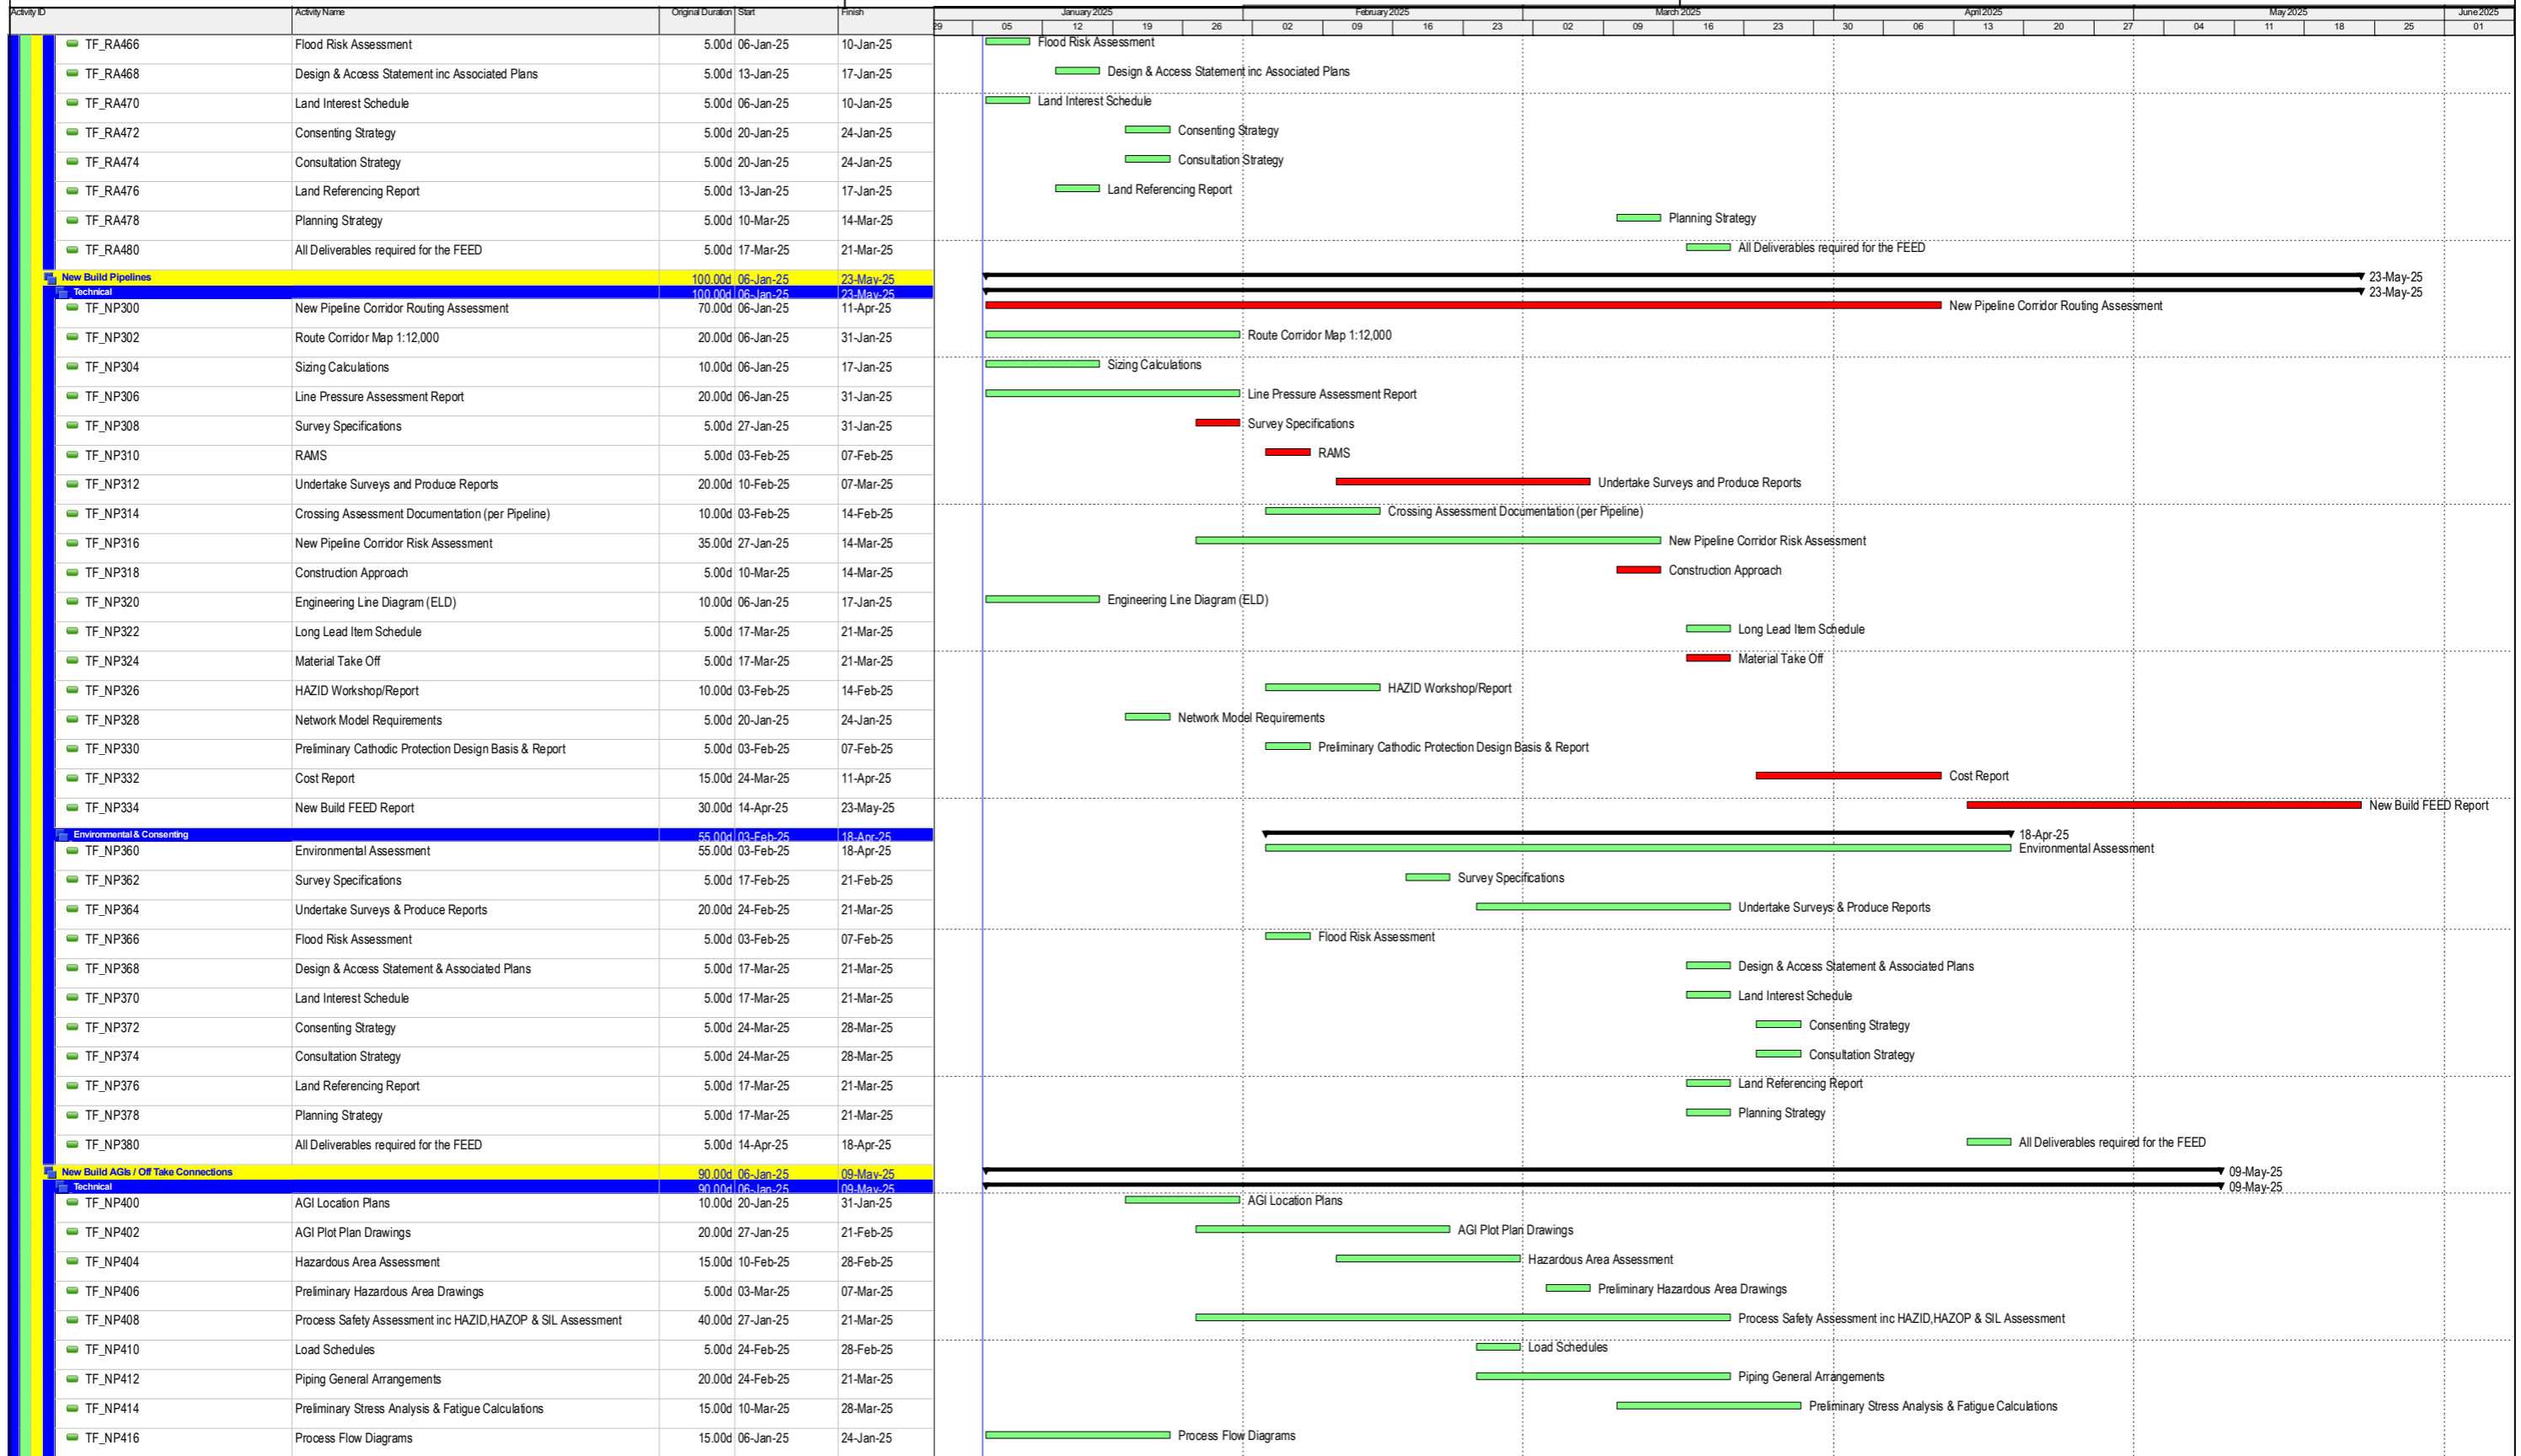

Appendix A24 – FEED Indicative Programme

Northern Gas Networks East Coast Hydrogen Indicative FEED Programmes

█ Remaining Level of Effort
 █ Actual Work
 █ Critical Remaining ...
█ Actual Level of Effort
 █ Remaining Work
 ◆ Milestone

Northern Gas Networks East Coast Hydrogen Indicative FEED Programmes

█ Remaining Level of Effort
 █ Actual Work
 █ Critical Remaining ...
 █ Actual Level of Effort
 █ Remaining Work
 ◆ Milestone