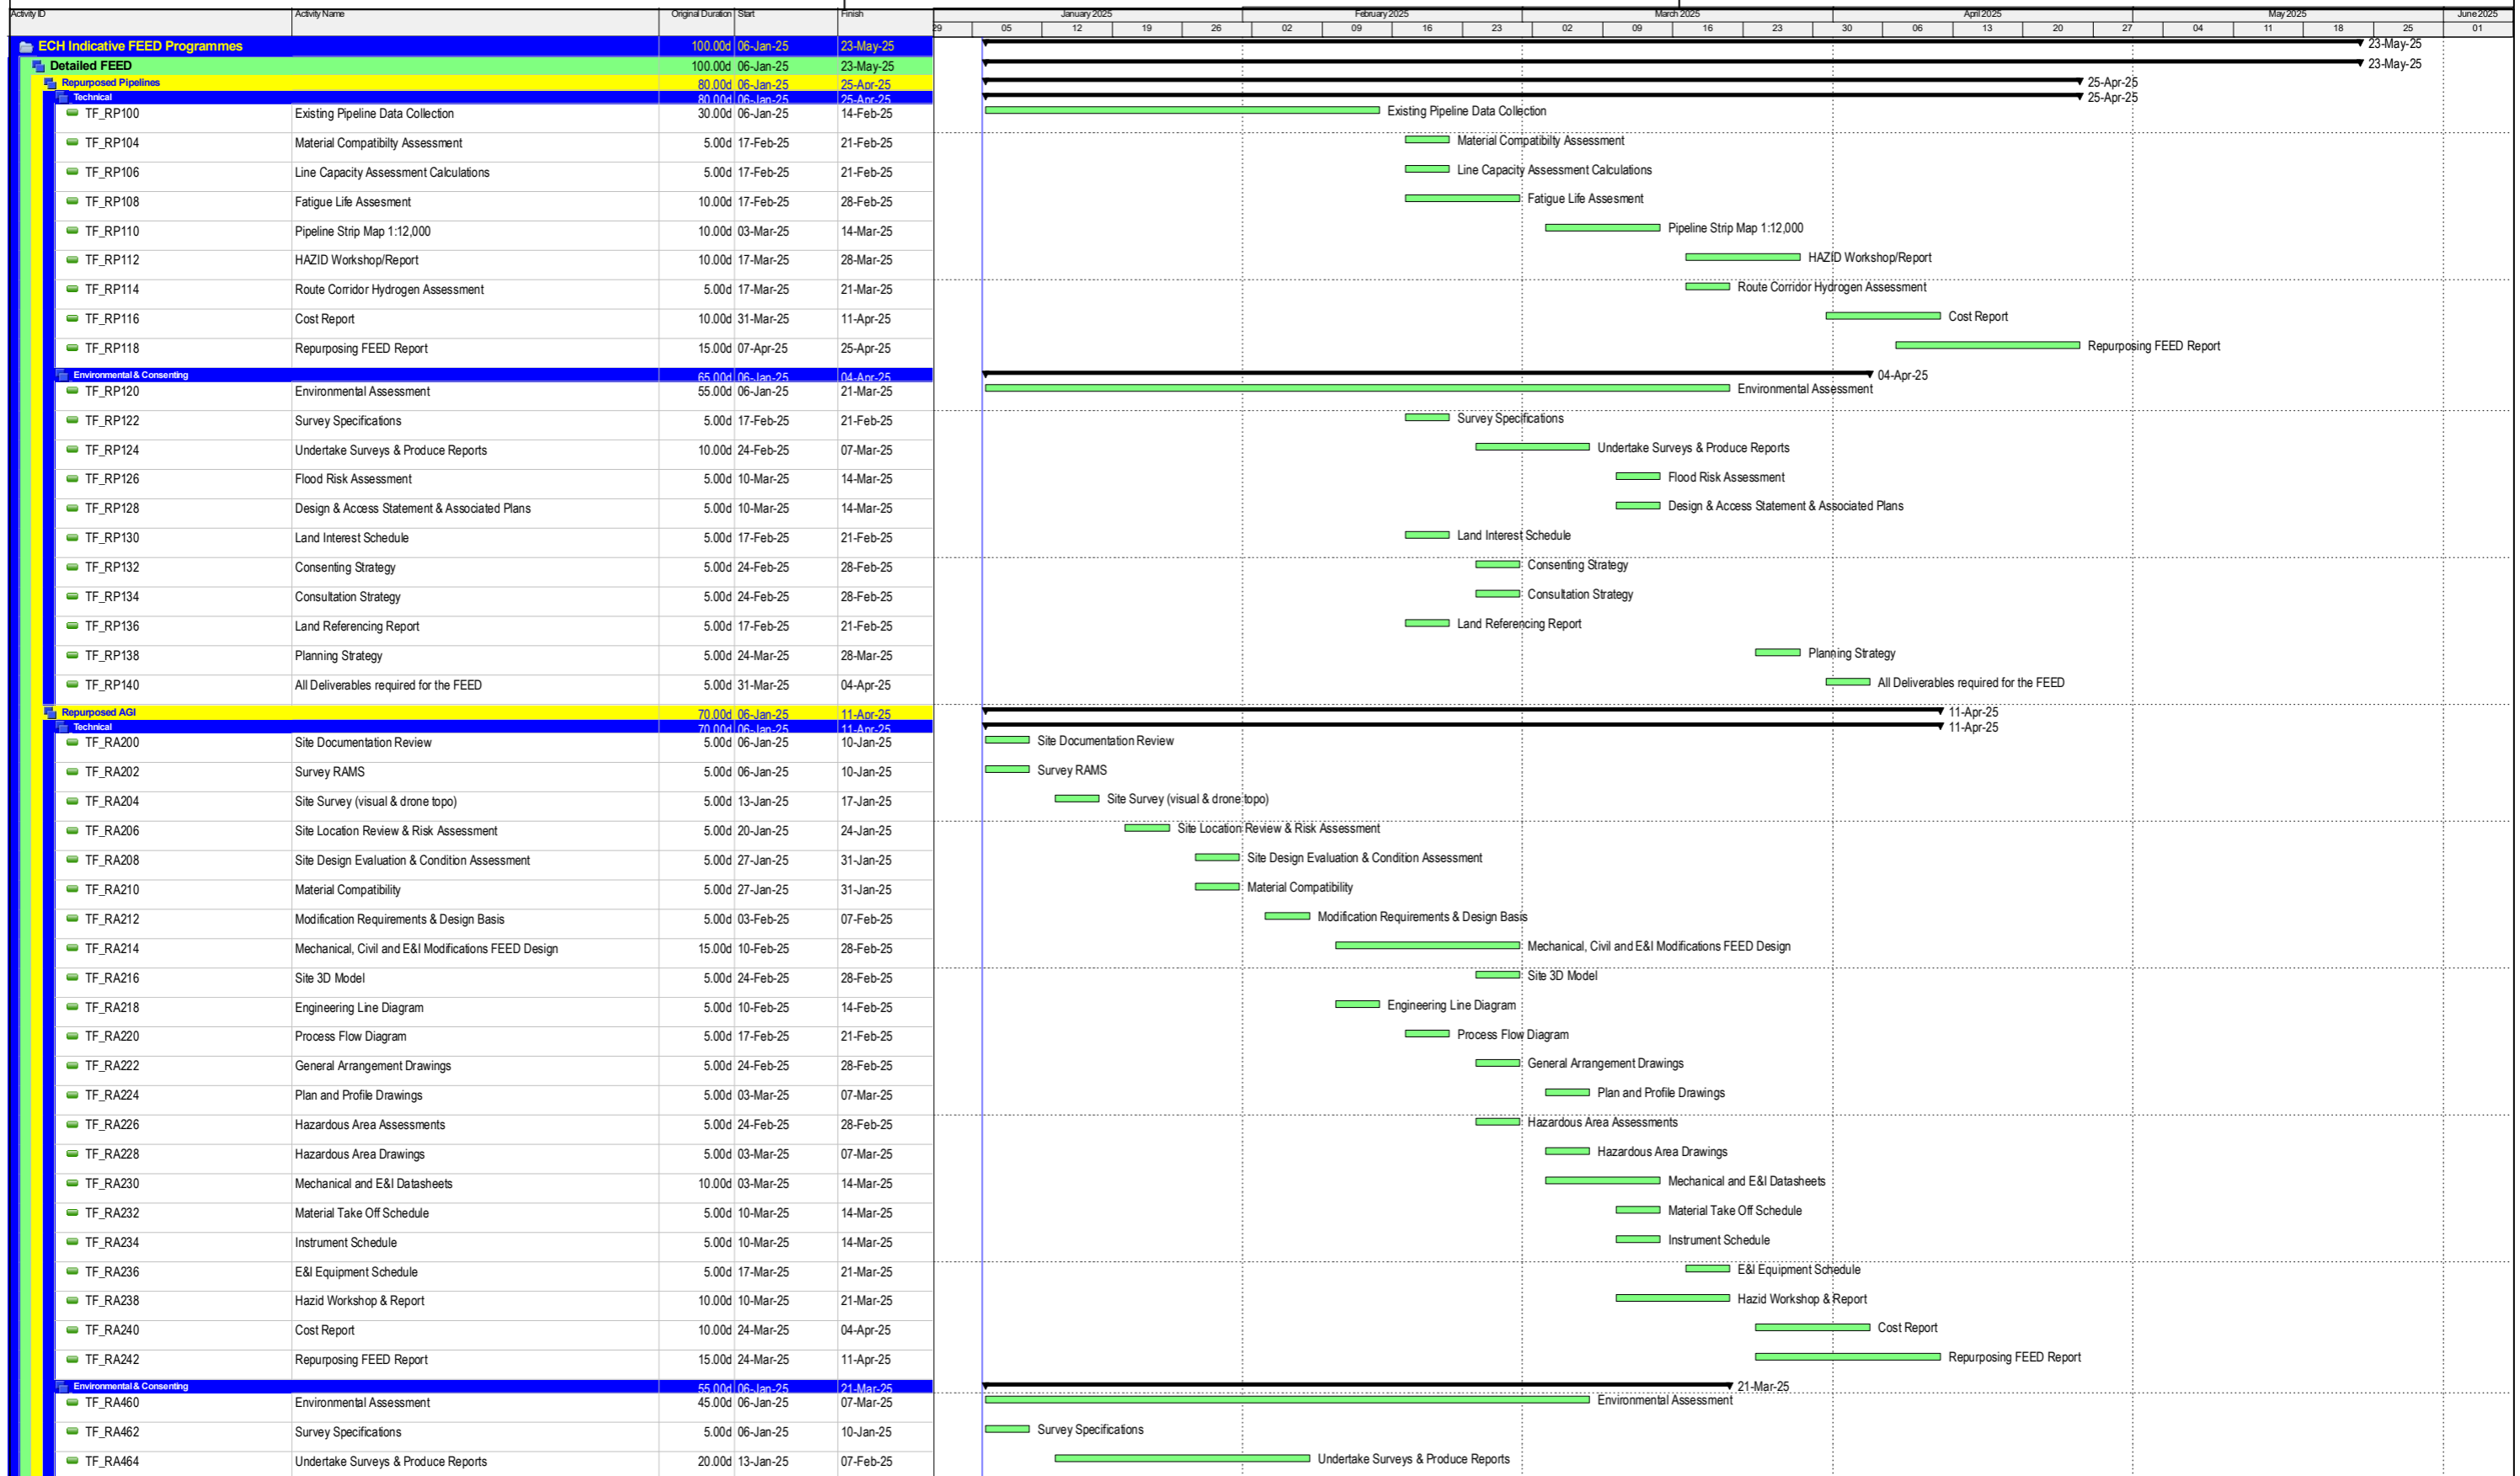

Appendix A24 – FEED Indicative Programme

Northern Gas Networks East Coast Hydrogen Indicative FEED Programmes

█ Remaining Level of Effort
 █ Actual Work
 █ Critical Remaining ...
█ Actual Level of Effort
 █ Remaining Work
 ◆ Milestone

Northern Gas Networks East Coast Hydrogen Indicative FEED Programmes

█ Remaining Level of Effort
 █ Actual Work
 █ Critical Remaining ...
 █ Actual Level of Effort
 █ Remaining Work
 ◆ Milestone